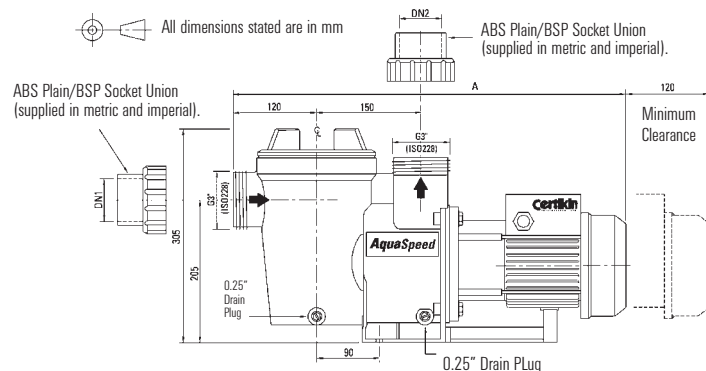

### Features

- Solid clear pump lid for easy inspection of the pump basket
- Secondary seal for added pump motor protection
- Comes complete with 2" quick connect unions for ease of installation
- 316 high grade mechanical seal
- Suitable for salt chlorinated pools
- Hydraulically efficient impellor and diffuser design for maximum hydraulic output whilst minimising turbulence
- Single piece fibreglass filled pump body to ensure maximum strength and durability
- UV stabilised and corrosion resistant pump body
- TUV approved
- Exclusive to Certikin

### Specifications

- Voltage - 50hz single phase 240V 2850rpm  
Three phase 240 / 415V 2850rpm
- Motor - IP55 totally enclosed fan cooled motor and fully CE approved. Class F insulation and fitted with thermal protection.  
316 grade stainless steel shaft.

Supplied with approximately 1.5 metres pre-wired cable (single phase only).

- Maximum water temperature +50°C
- Carton size - 68cm (L) x 29cm (W) x 35cm (H)
- Volume - 0.07m<sup>3</sup>

kW	HP	Suction & Delivery	Voltage	Head m <sup>3</sup> /hr								Single Phase (amp)		Three Phase (amp)		Weight kg	A		
				4	6	8	10	11	12	15	16	Start up	Running	Start up	Running				
0.37	0.5	1.5"	220	12	10	7.5	4.95							6.5	1.5	-	-	13	545
0.56	0.75	1.5"	220	14	12.5	11	9	7.5	6					7.9	3.2	1.5	1.1	14	545
0.75	1.0	1.5"	220	20	18	17	15	13.5	12.5	7	5			10.5	3.5	1.7	1.5	16	565
1.1	1.5	1.5"	220	24	22.5	20	18	17	15	9	7			11.0	4.0	1.9	1.7	17	565
1.5	2.0	2"	220			27	24.5	23	21	15	10			11.6	6.0	2.5	2.1	20.5	610
2.2	3.0	2"	220			32.5	28	25	25	15	10			14.1	7.5	3.0	2.5	20.5	610