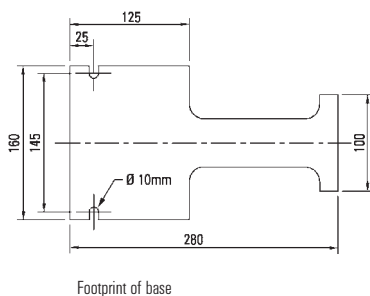

Supplied with approximately 1.5 metres pre-wired cable (single phase only).

- Maximum water temperature +50°C
- Carton size - 68cm (L) x 29cm (W) x 35cm (H)
- Volume - 0.07m<sup>3</sup>

kW	HP	Suction & Delivery	Voltage	Head m <sup>3</sup> /hr								Single Phase (amp)		Three Phase (amp)		Weight kg	A		
				4	6	8	10	11	12	15	16	Start up	Running	Start up	Running				
0.37	0.5	1.5"	220	12	10	7.5	4.95							6.5	1.5	-	-	13	545
0.56	0.75	1.5"	220	14	12.5	11	9	7.5	6					7.9	3.2	1.5	1.1	14	545
0.75	1.0	1.5"	220	20	18	17	15	13.5	12.5	7	5			10.5	3.5	1.7	1.5	16	565
1.1	1.5	1.5"	220	24	22.5	20	18	17	15	9	7			11.0	4.0	1.9	1.7	17	565
1.5	2.0	2"	220			27	24.5	23	21	15	10			11.6	6.0	2.5	2.1	20.5	610
2.2	3.0	2"	220			32.5	28	25	25	15	10			14.1	7.5	3.0	2.5	20.5	610